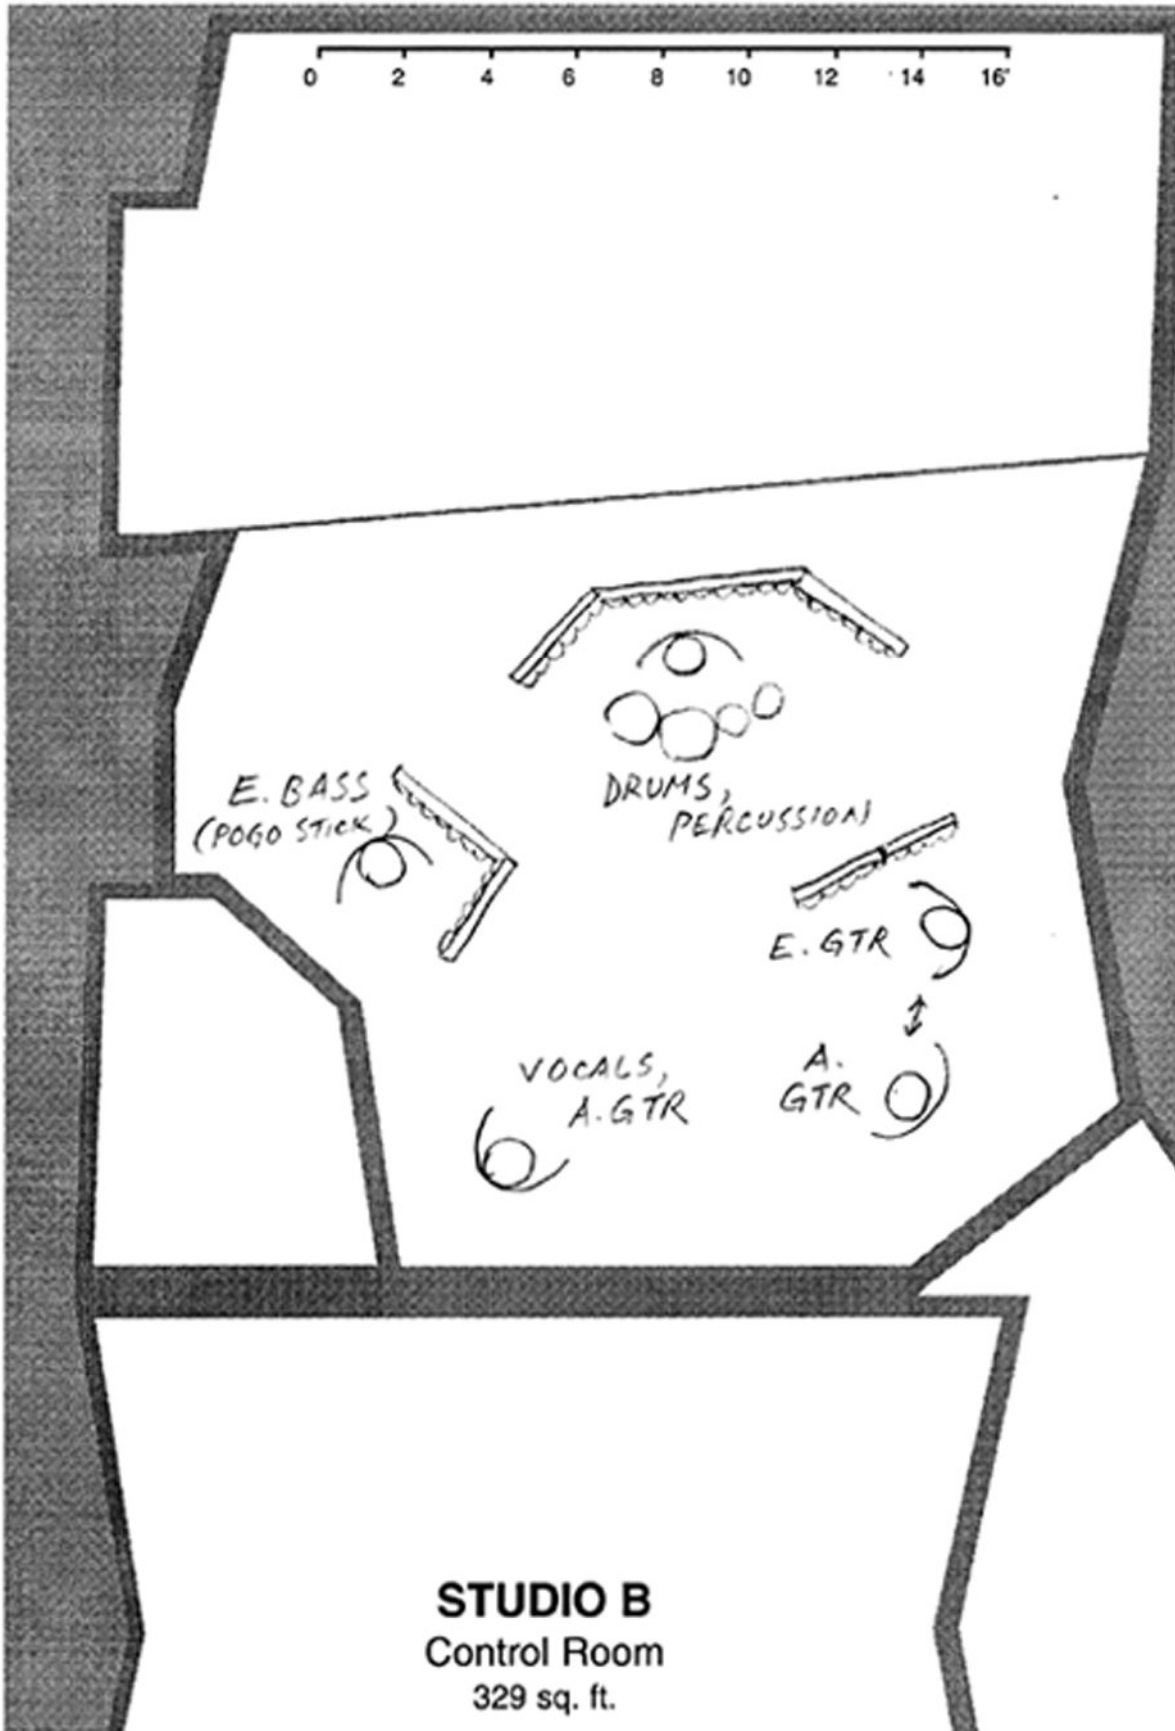

# STUDIO B

Live Room  
618 sq. ft.  
15' at highest point

**STUDIO B**  
Control Room  
329 sq. ft.