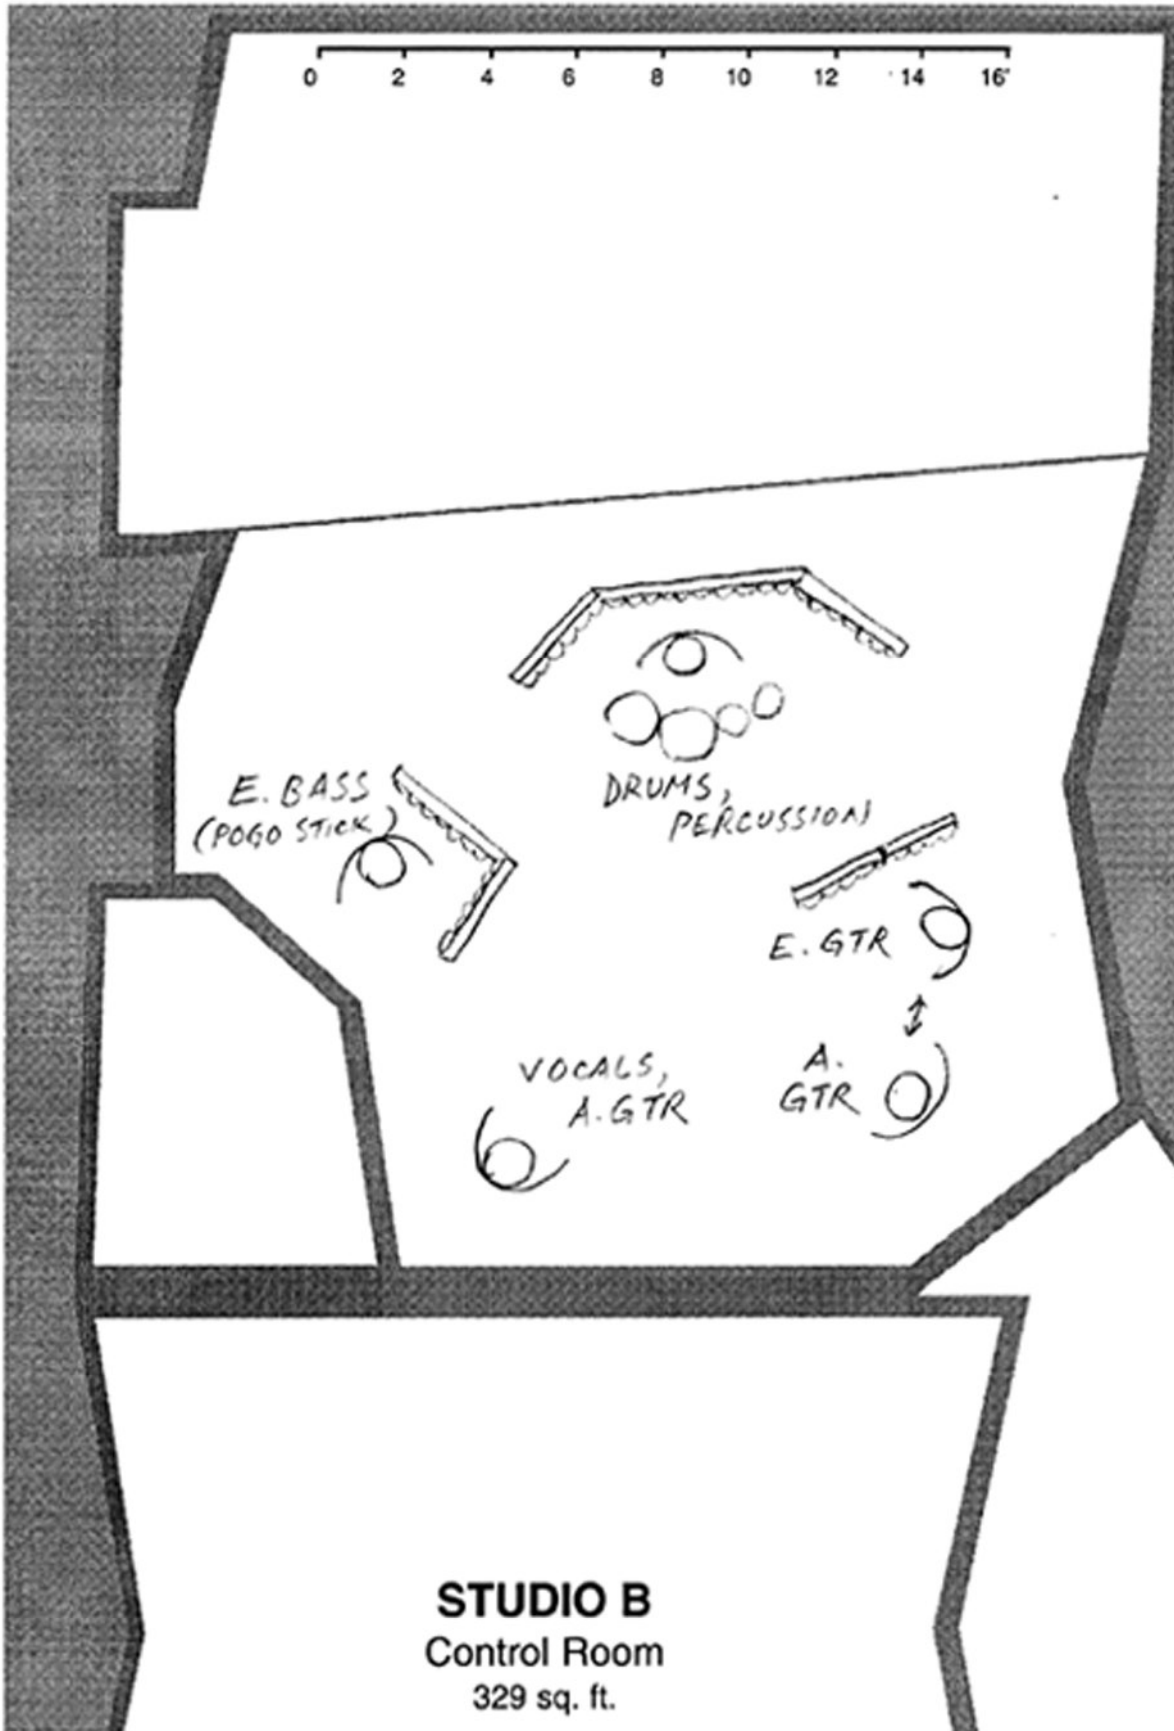

## STUDIO B

Live Room

618 sq. ft.

15' at highest point

## STUDIO B

Control Room

329 sq. ft.